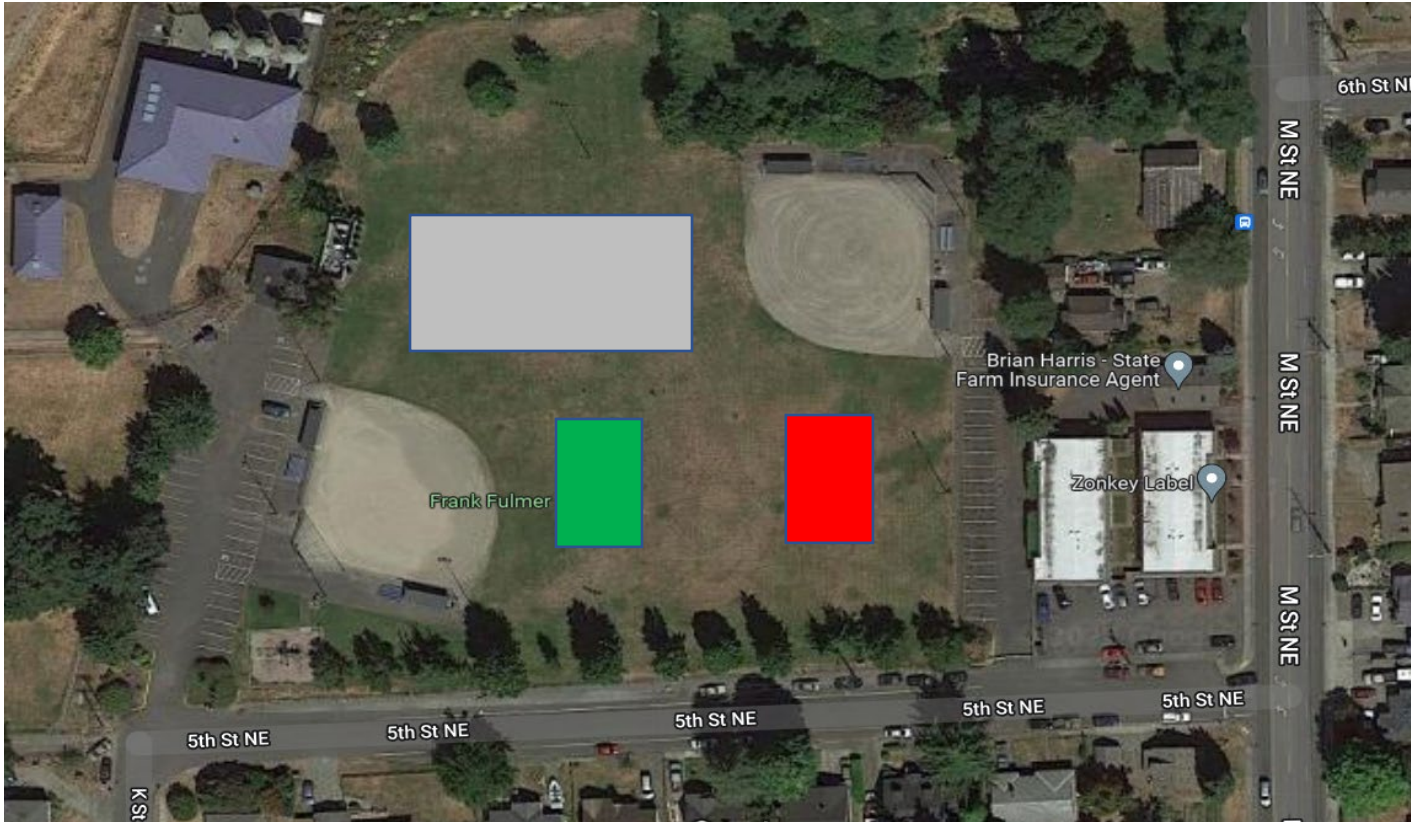

Brannan Park

1015 28th ST NE, Auburn 98002

These are practice fields

Red & Green are 3rd-4th Grade (35x60)

Orange & Yellow are 1st-2nd Grade (30x40) fields

Fulmer Park

1101 5th ST NE, Auburn 98002

Red (A) & Green (B) fields are for 1st & 2nd Grade (30x40)

Silver is 3rd-4th Grade (35x60)

Game Farm Park

3030 R Street SE, Auburn 98002

Blue (D), Orange (E), Gold (F) fields are for 3rd & 4th Grade (40x70)

Lime(A), Black(B), Red(C), Green (G) Maroon (H) & fields are for 1st & 2nd (30x40)

Les Gove Park

910 9th ST SE, Auburn 98002

Purple, Black, Lime, Blue & Maroon for Kindergarten (20x25)